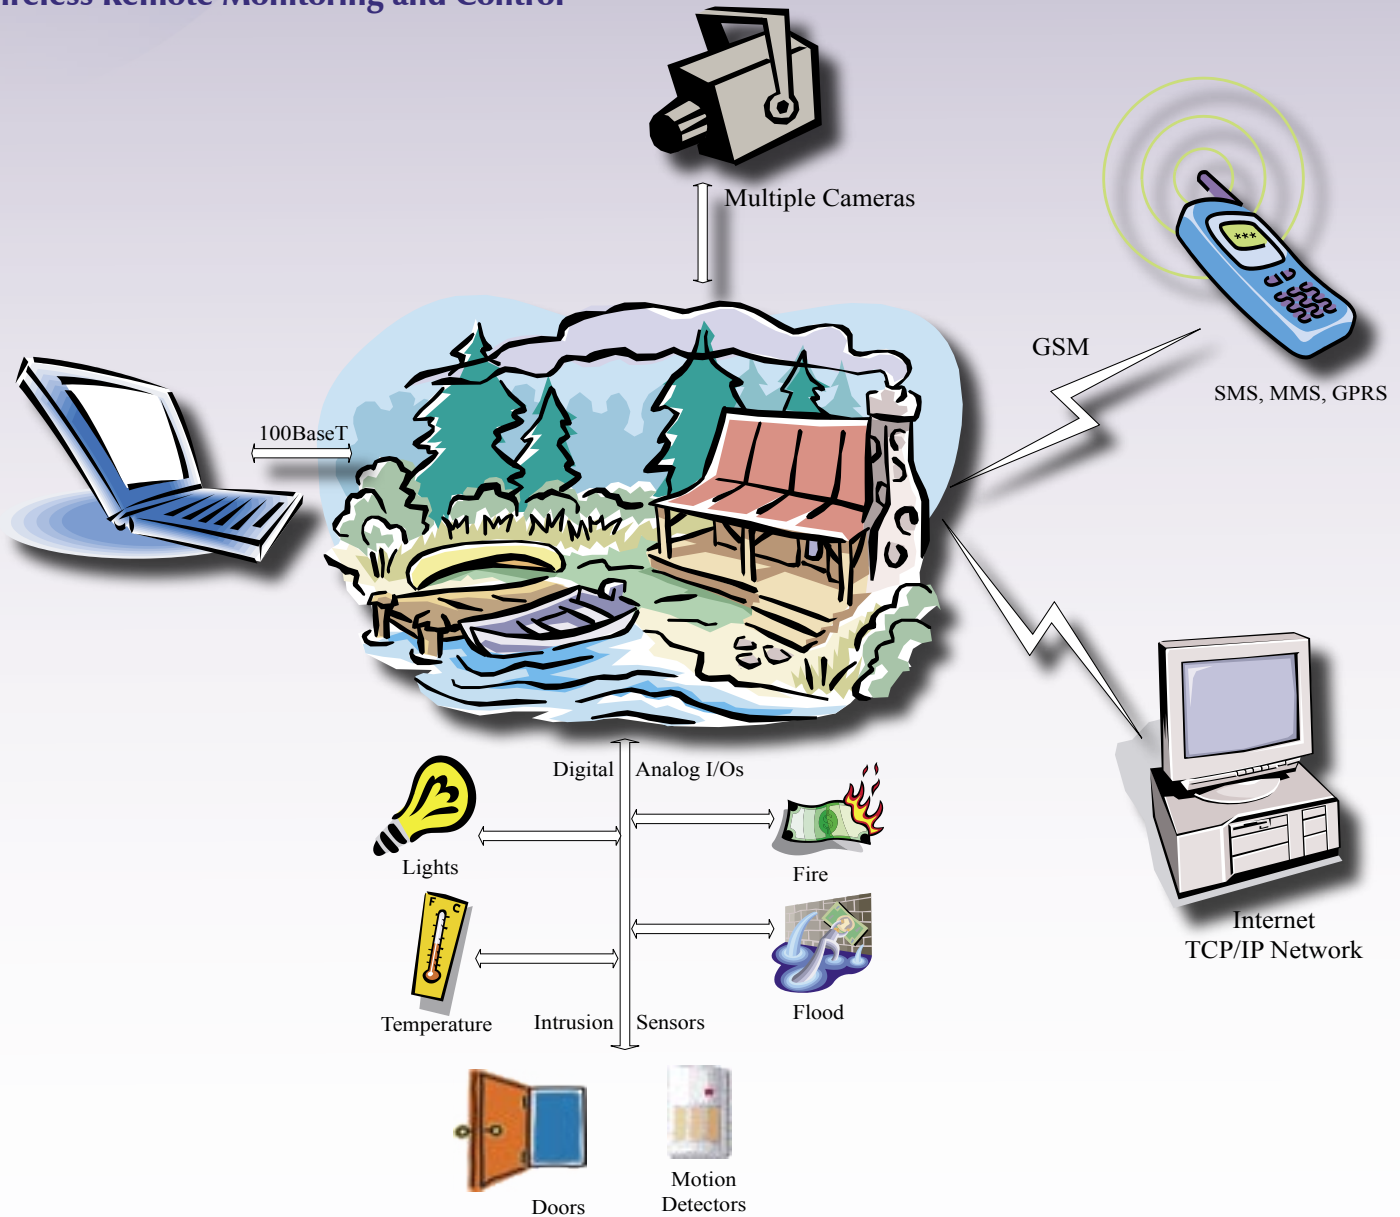

## Serial Interface

- 6 fully independent Serial Ports (one DB9 connector)
- Serial speeds up to 115.2 kbps
- One RS-232 port, one RS-232/RS-485

## Wireless Interface

- GSM modem support
- GPS Global Positioning System support

## Wireless Remote Monitoring and Control

### 2 Models Available:

MCS (Monitoring and Control System) is our entry level system with 10 analog inputs, 8 digital inputs and 4 digital relay outputs.

MCSC (Monitoring and Control System with Camera) has an added built-in camera/picture capability for sending pictures to your cell phone and/or E-mail address. It also has increased number of I/Os. 10 analog inputs, 16 digital inputs and 8 digital relay outputs.