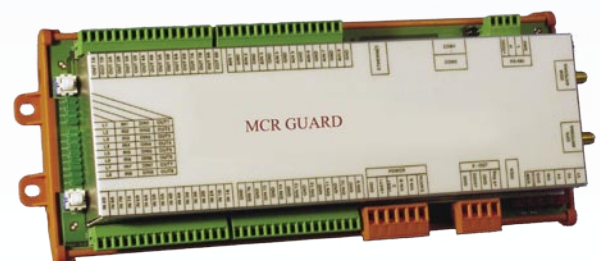

MCR has spent over four years developing technology that is versatile, sophisticated but simple to use, durable and very cost effective.

Customized to suit your needs, MCR's **AicAAA™** (Access to information and control **A**n anytime, **A**n anywhere from **A**n platform) proprietary technology can offer services such as multiple-subscriber message delivery, flexible logical to physical object mapping, message logging, real-time control and event-driven action generation. The Guard Series provides event-driven E-mail, SMS and MMS (picture) messaging to wireless mobile devices (phones/PDAs) as well as real time control.

A complete OEM peripheral component list is available on request.

Controller

- Rabbit 3000 processor
- Real Time uC/OSII
- Real Time Clock, Watchdog
- Solid State Flash memory for remote software update and non-volatile data storage (up to 512 Kbytes)
- BIOS: Rabbit 256 KB Flash
- Operating SRAM memory (up to 512 Kbytes)
- 16 Digital inputs (opto-isolated)
- 10 Analog inputs, 8 Relay outputs

Ethernet Interface

- 10/100BASET, RJ45 network connector
- TCP/IP support

Serial Interface

- 6 fully independent Serial Ports (one DB9 connector)
- Serial speeds up to 115.2 kbps
- One RS-232 port, one RS-232/RS-485

Wireless Interface

- GSM modem support
- GPS Global Positioning System support